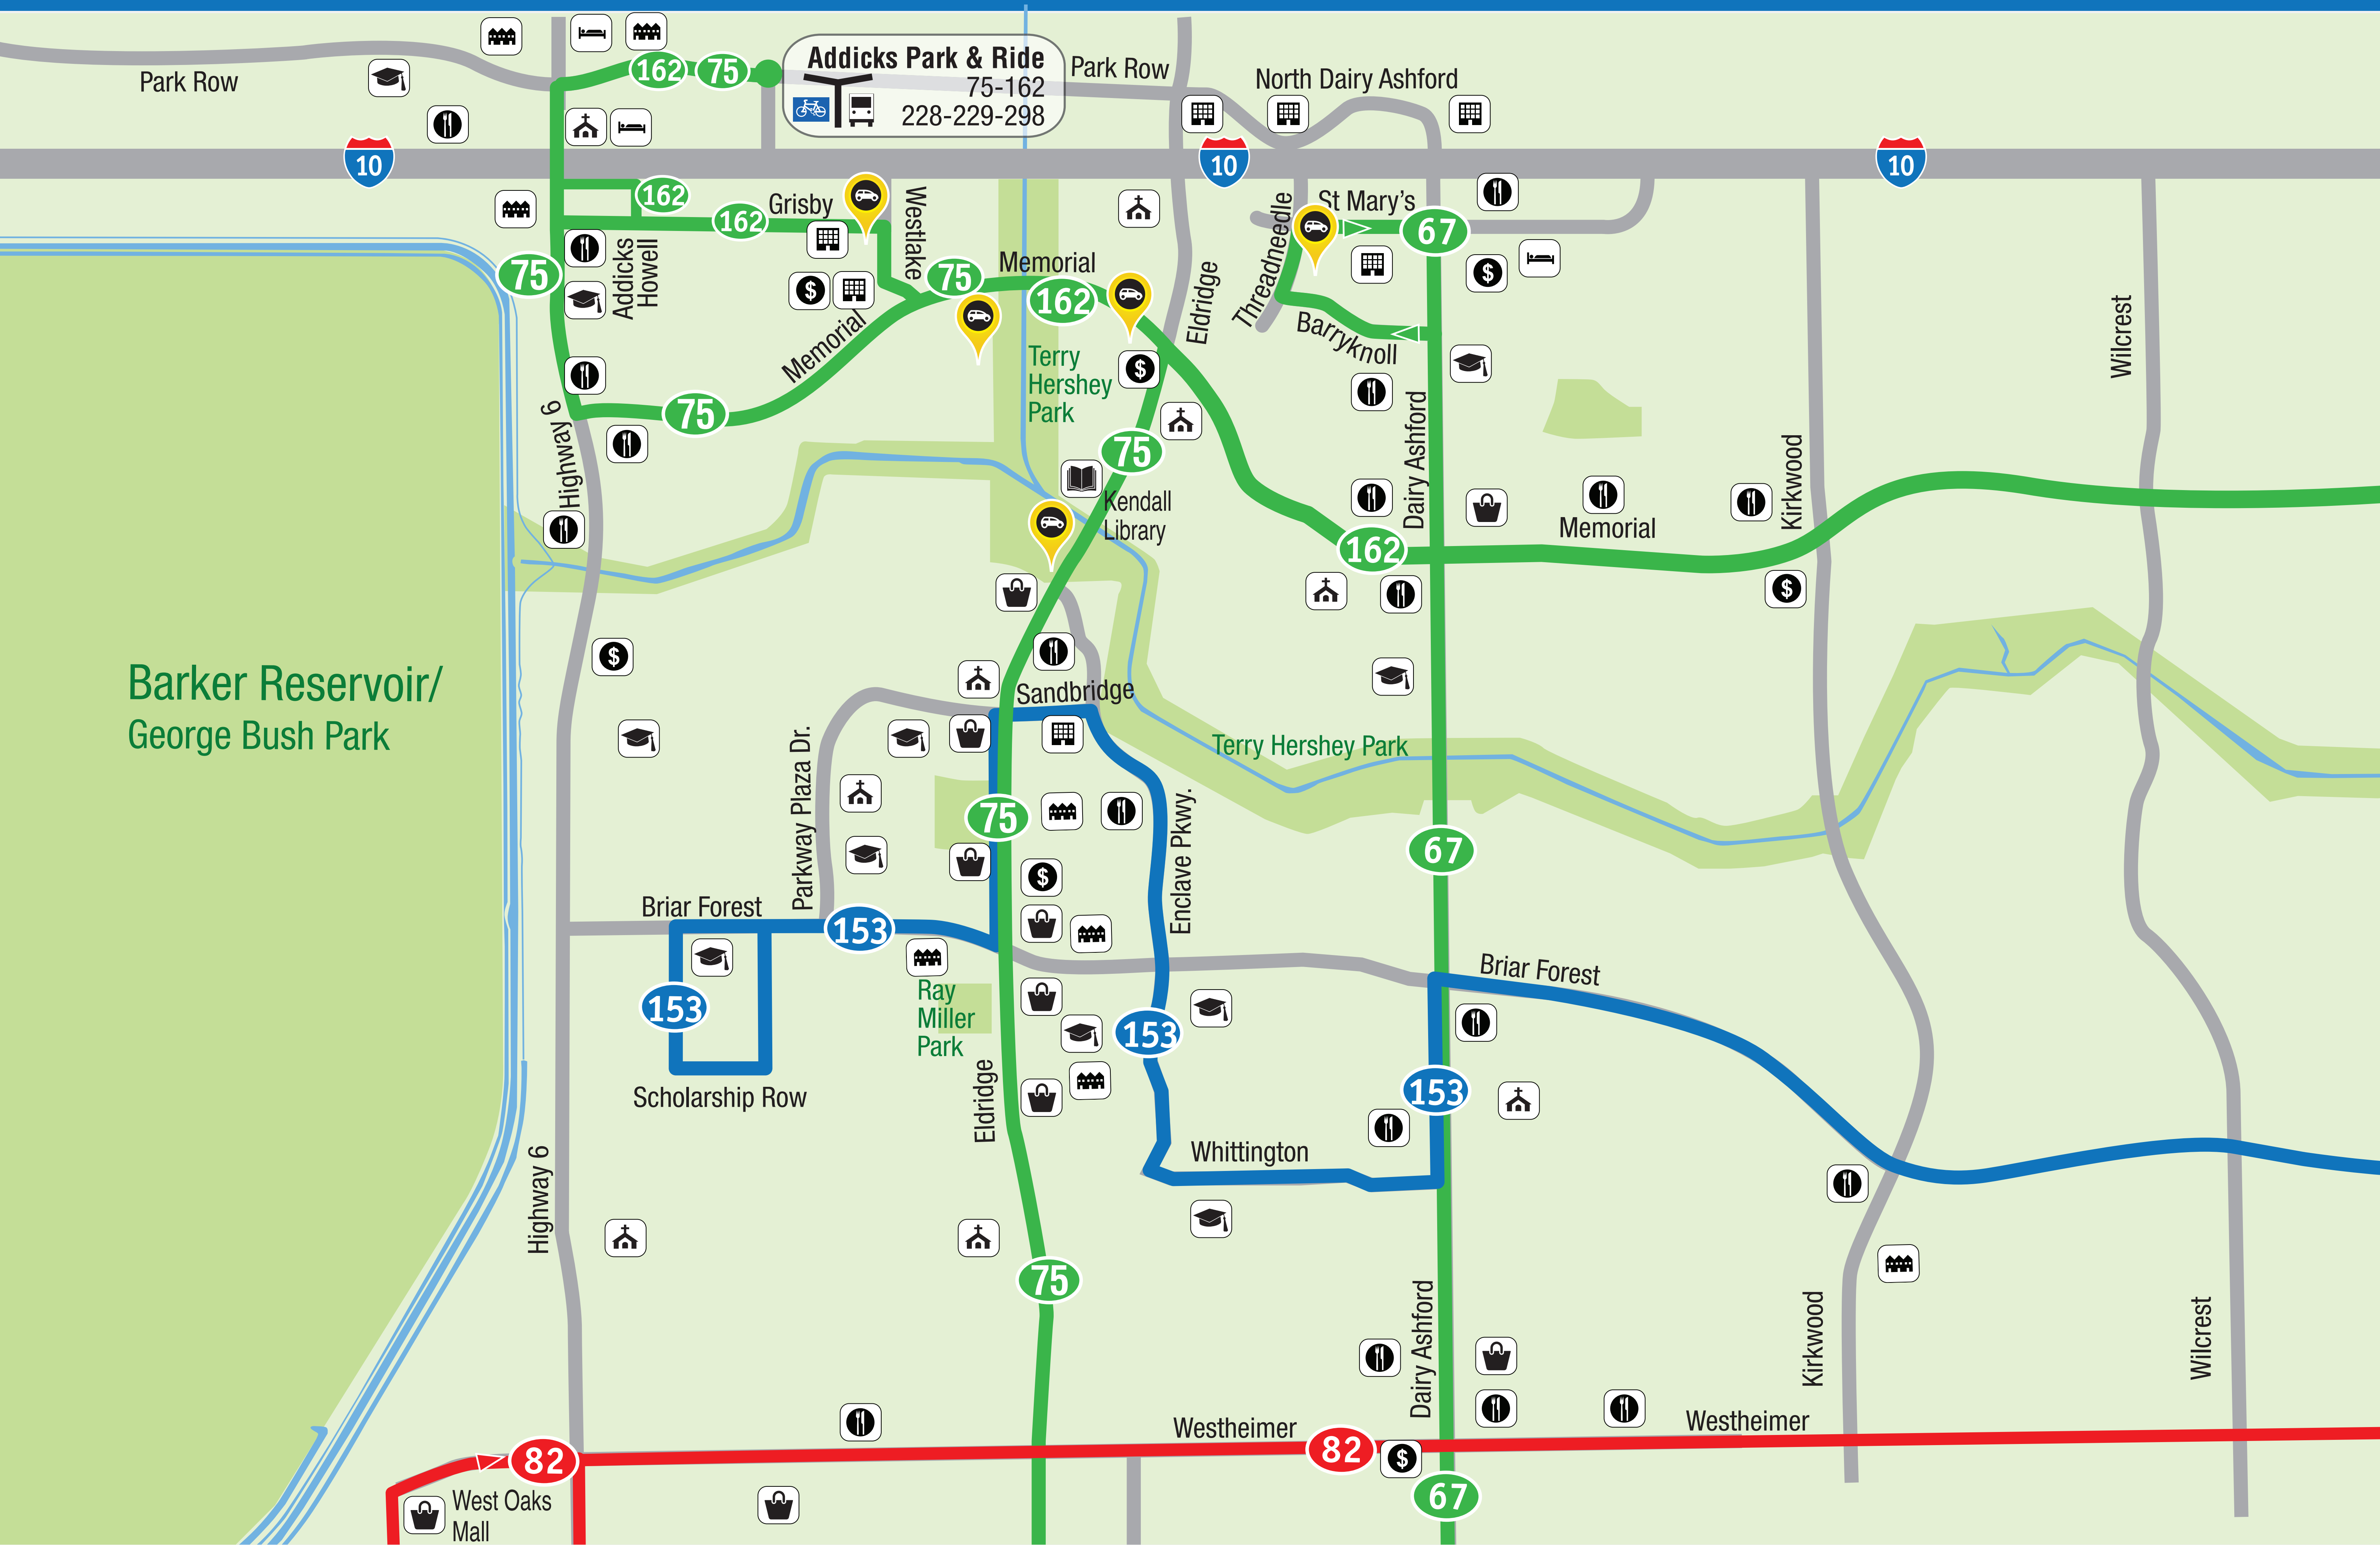

ENERGY CORRIDOR CONNECTION GUIDE

Transit Routes

- 67 Dairy Ashford
- 75 Eldridge
- 82 Westheimer
- 153 Harwin Express
- 162 Memorial Express

Peak Frequency

Morning Peak: 6:00 A.M. - 9:00 A.M.
Evening Peak: 3:00 P.M. - 6:00 P.M.

- 8 - 15 minutes
- 16 - 30 minutes
- 30 - 60 minutes

Enterprise CarShare

- Vehicle Locations

Local Destinations

- Library
- School
- Shopping
- Church
- ATM
- Office
- Post Office
- Dining
- Lodging
- Apartments

New
METRO
Going Places

713-635-4000 • www.ridemetro.org

NEED A CAR? USE OURS

With five convenient locations in The Energy Corridor, it's easy to get your ride to run an errand, visit family or friends, grab a meal or make an appointment.

Visit EnergyCorridor.org/CarsToGo for details.

energycorridor

Enterprise
CarShare