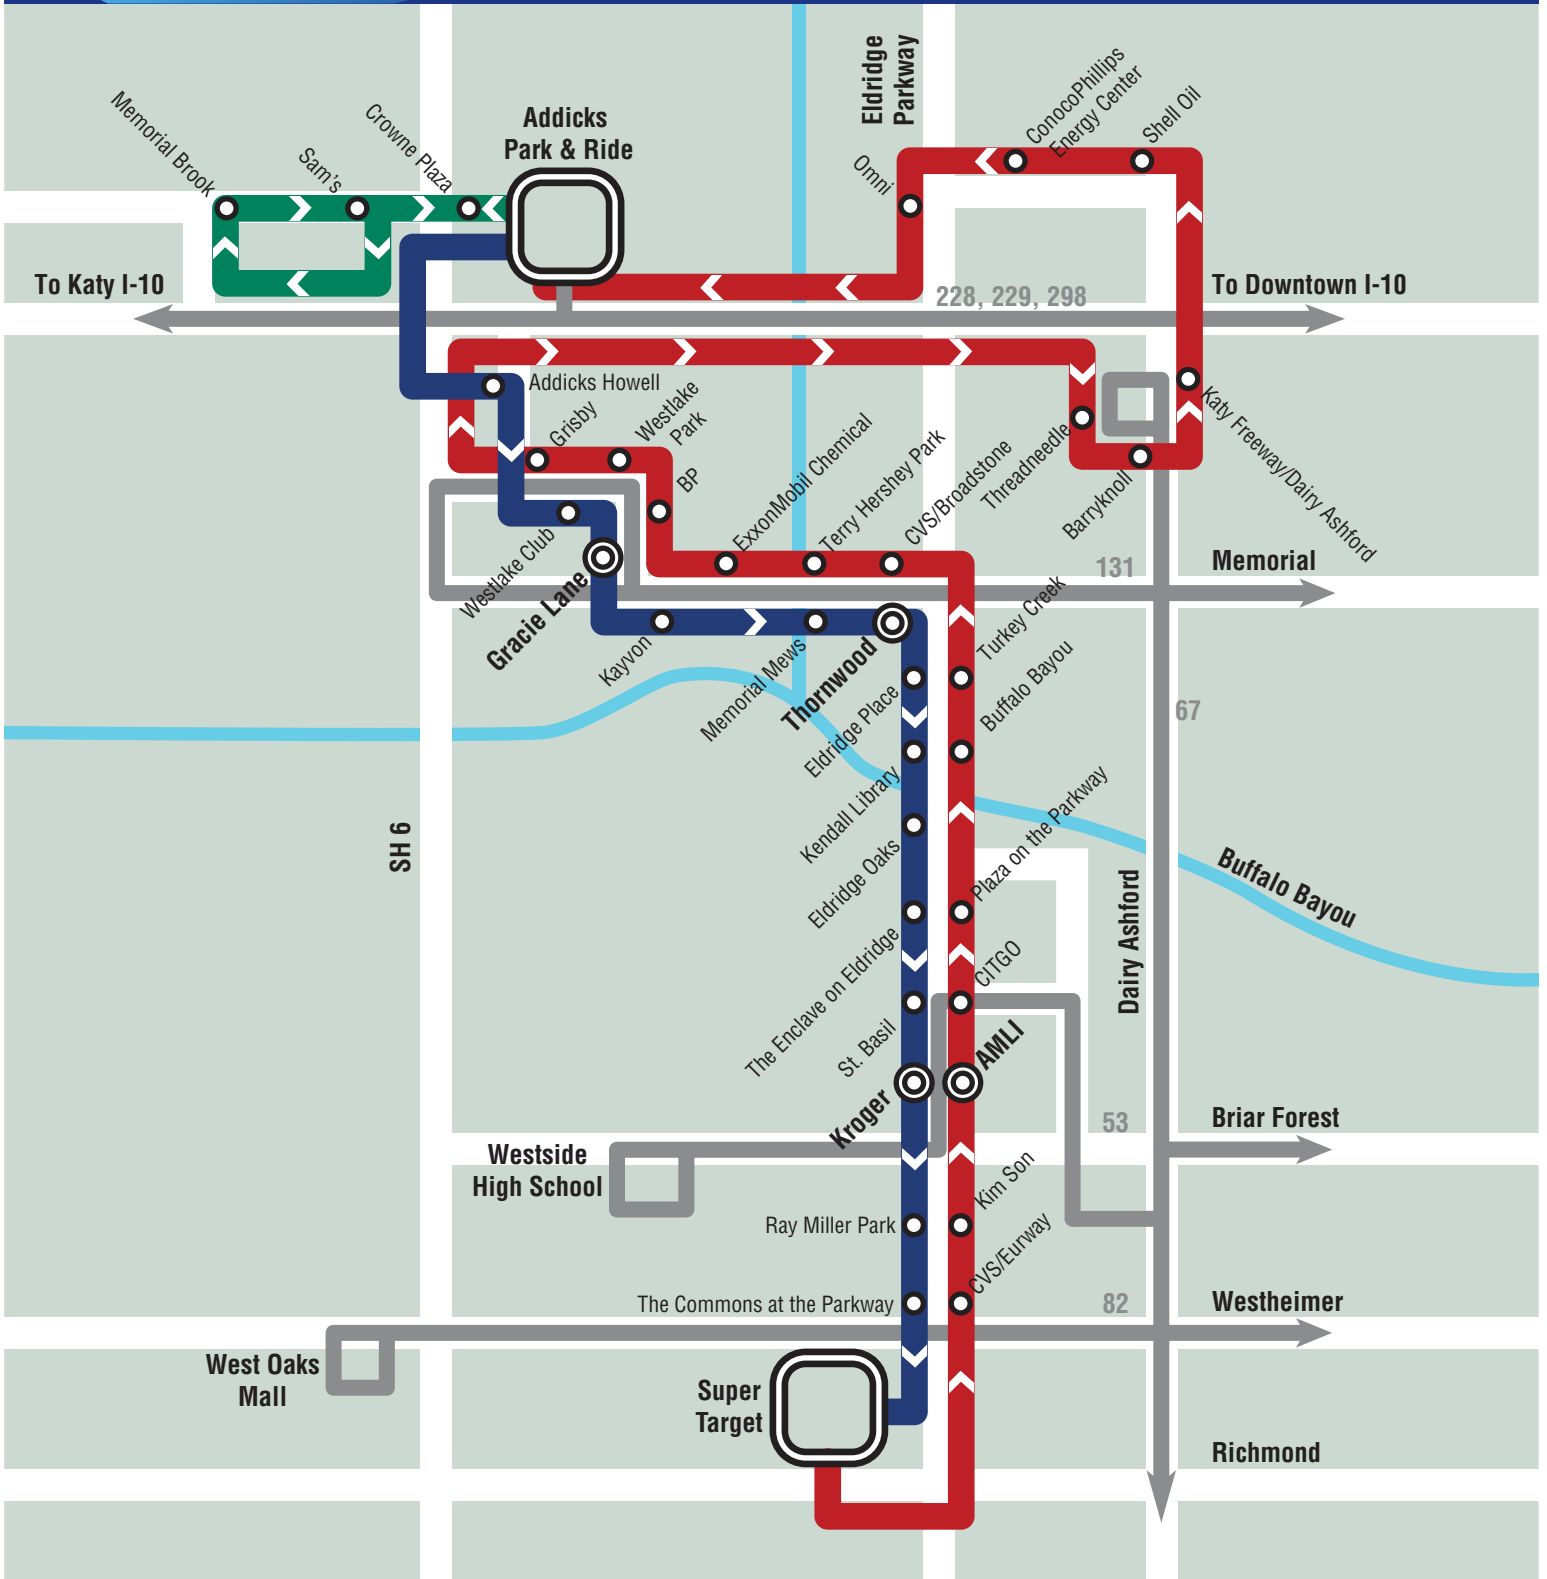

# 75energycorridor connector

Full Fare, One-Way \$1.25, Discounted Fare, \$0.60

## Frequency of Service

MORNING	MIDDAY	EVENING
6:00 a.m. - 9:00 a.m.	9:00 a.m. - 2:00 p.m.	2:00 p.m. - 6:00 p.m.
Every 15 min.	Every 10 min	Every 15 min.

- Addicks Park & Ride, 6 am to 6:30 pm
- Eldridge/Richmond, 6 am to 6:30 pm
- Memorial Brook, 6-9 am and 2-6 pm

Join us on:  
**facebook**

[energycorridor.org](http://energycorridor.org)

**METRO**  
Going Places