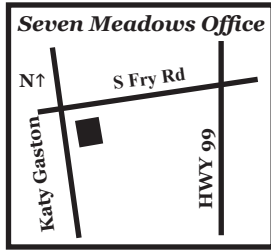

*Welcome to Members Choice Credit Union
Making Members Happy By Exceeding Expectations*

mccu.com
281.398.9900

(ATM only)

MCCU Hours and Locations

281.398.9900 • *mccu.com* • 800.753.2428

Park Row Blvd.
14960 Park Row Blvd.
Houston, TX 77084
Fax 281.398.0783