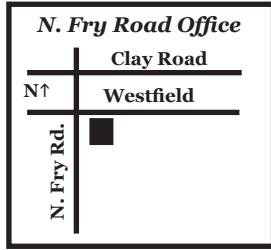

*Welcome to Members Choice Credit Union
Making Members Happy By Exceeding Expectations*

mccu.com
281.398.9900

(ATM only)

MCCU Hours and Locations

281.398.9900 • *mccu.com* • 800.753.2428

Park Row Blvd.
14960 Park Row Blvd.
Houston, TX 77084
Fax 281.398.0783